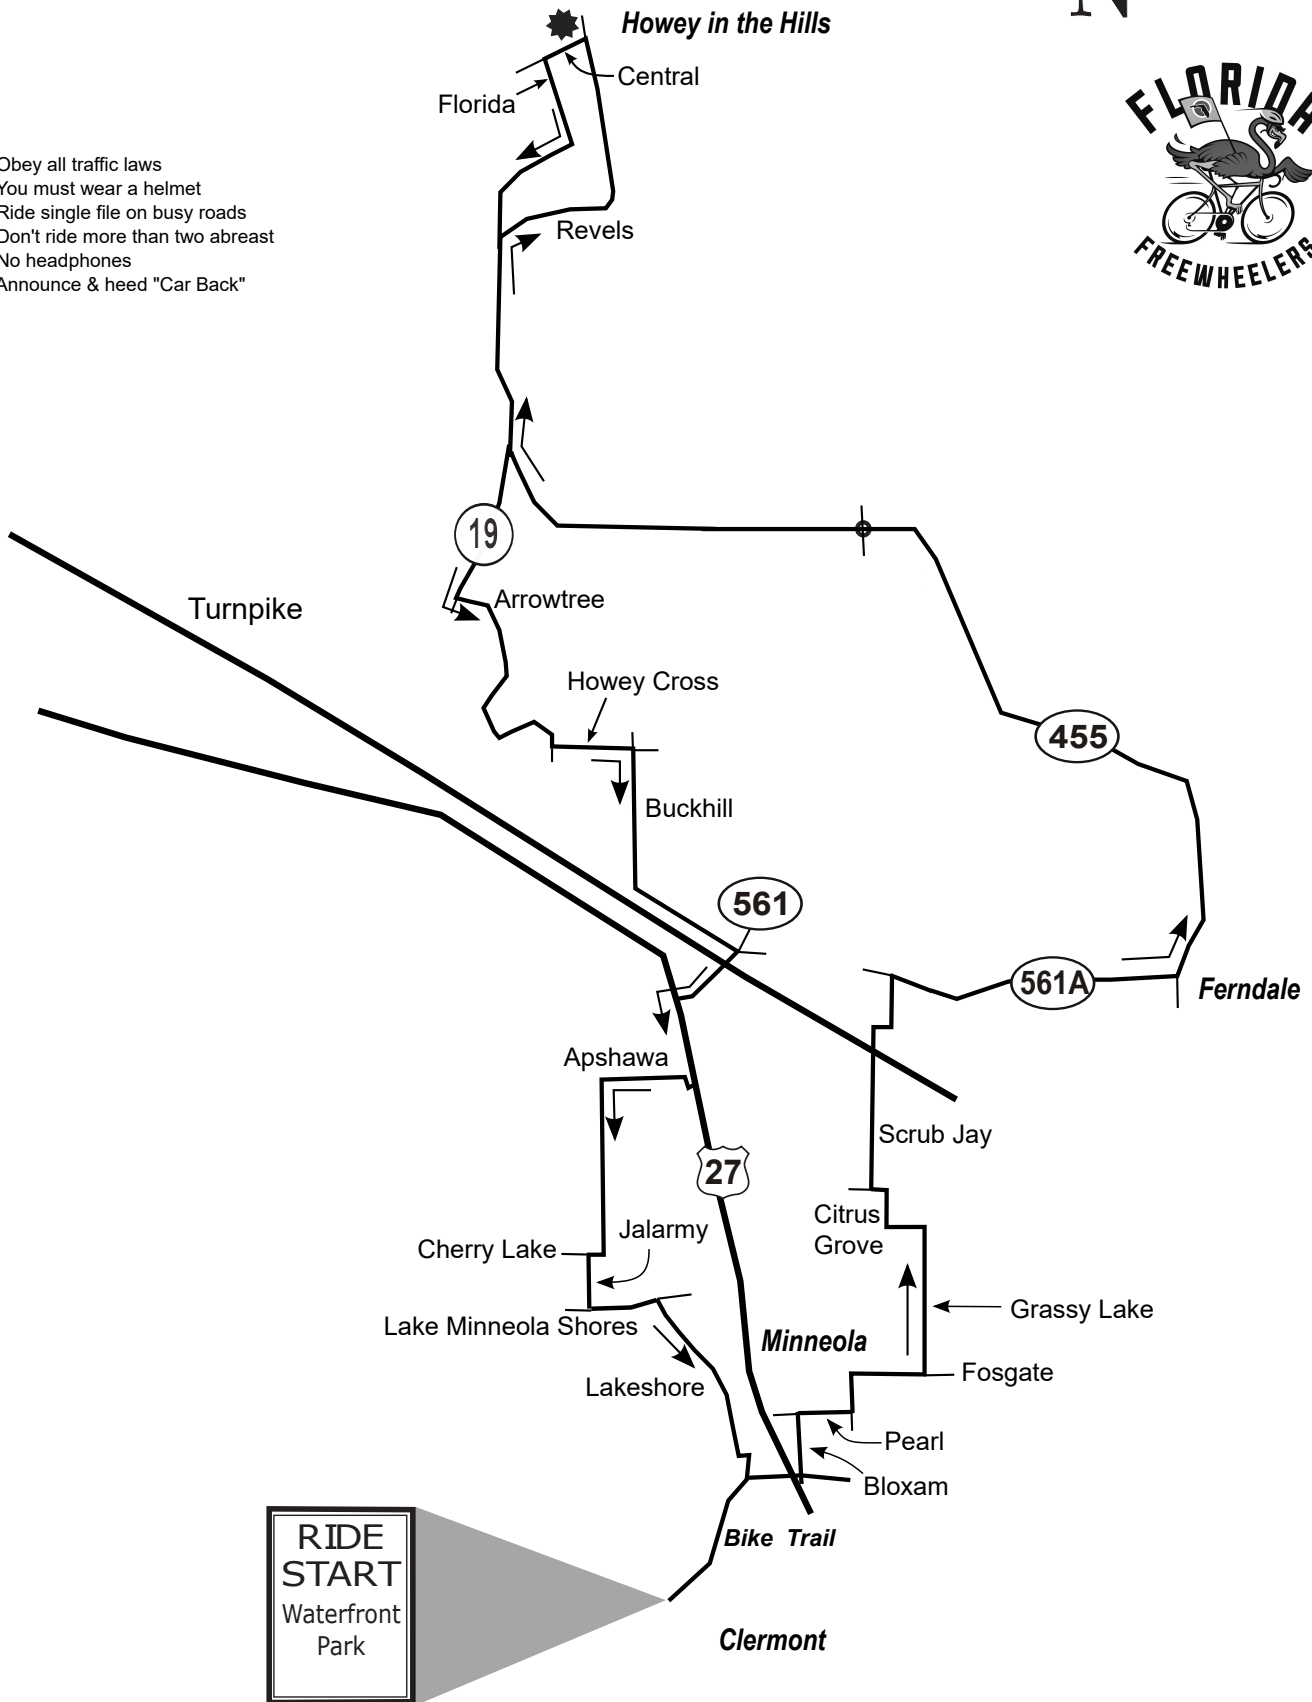

Cracker Cove

34 miles

- Obey all traffic laws
- You must wear a helmet
- Ride single file on busy roads
- Don't ride more than two abreast
- No headphones
- Announce & heed "Car Back"

RIDE START
Waterfront Park