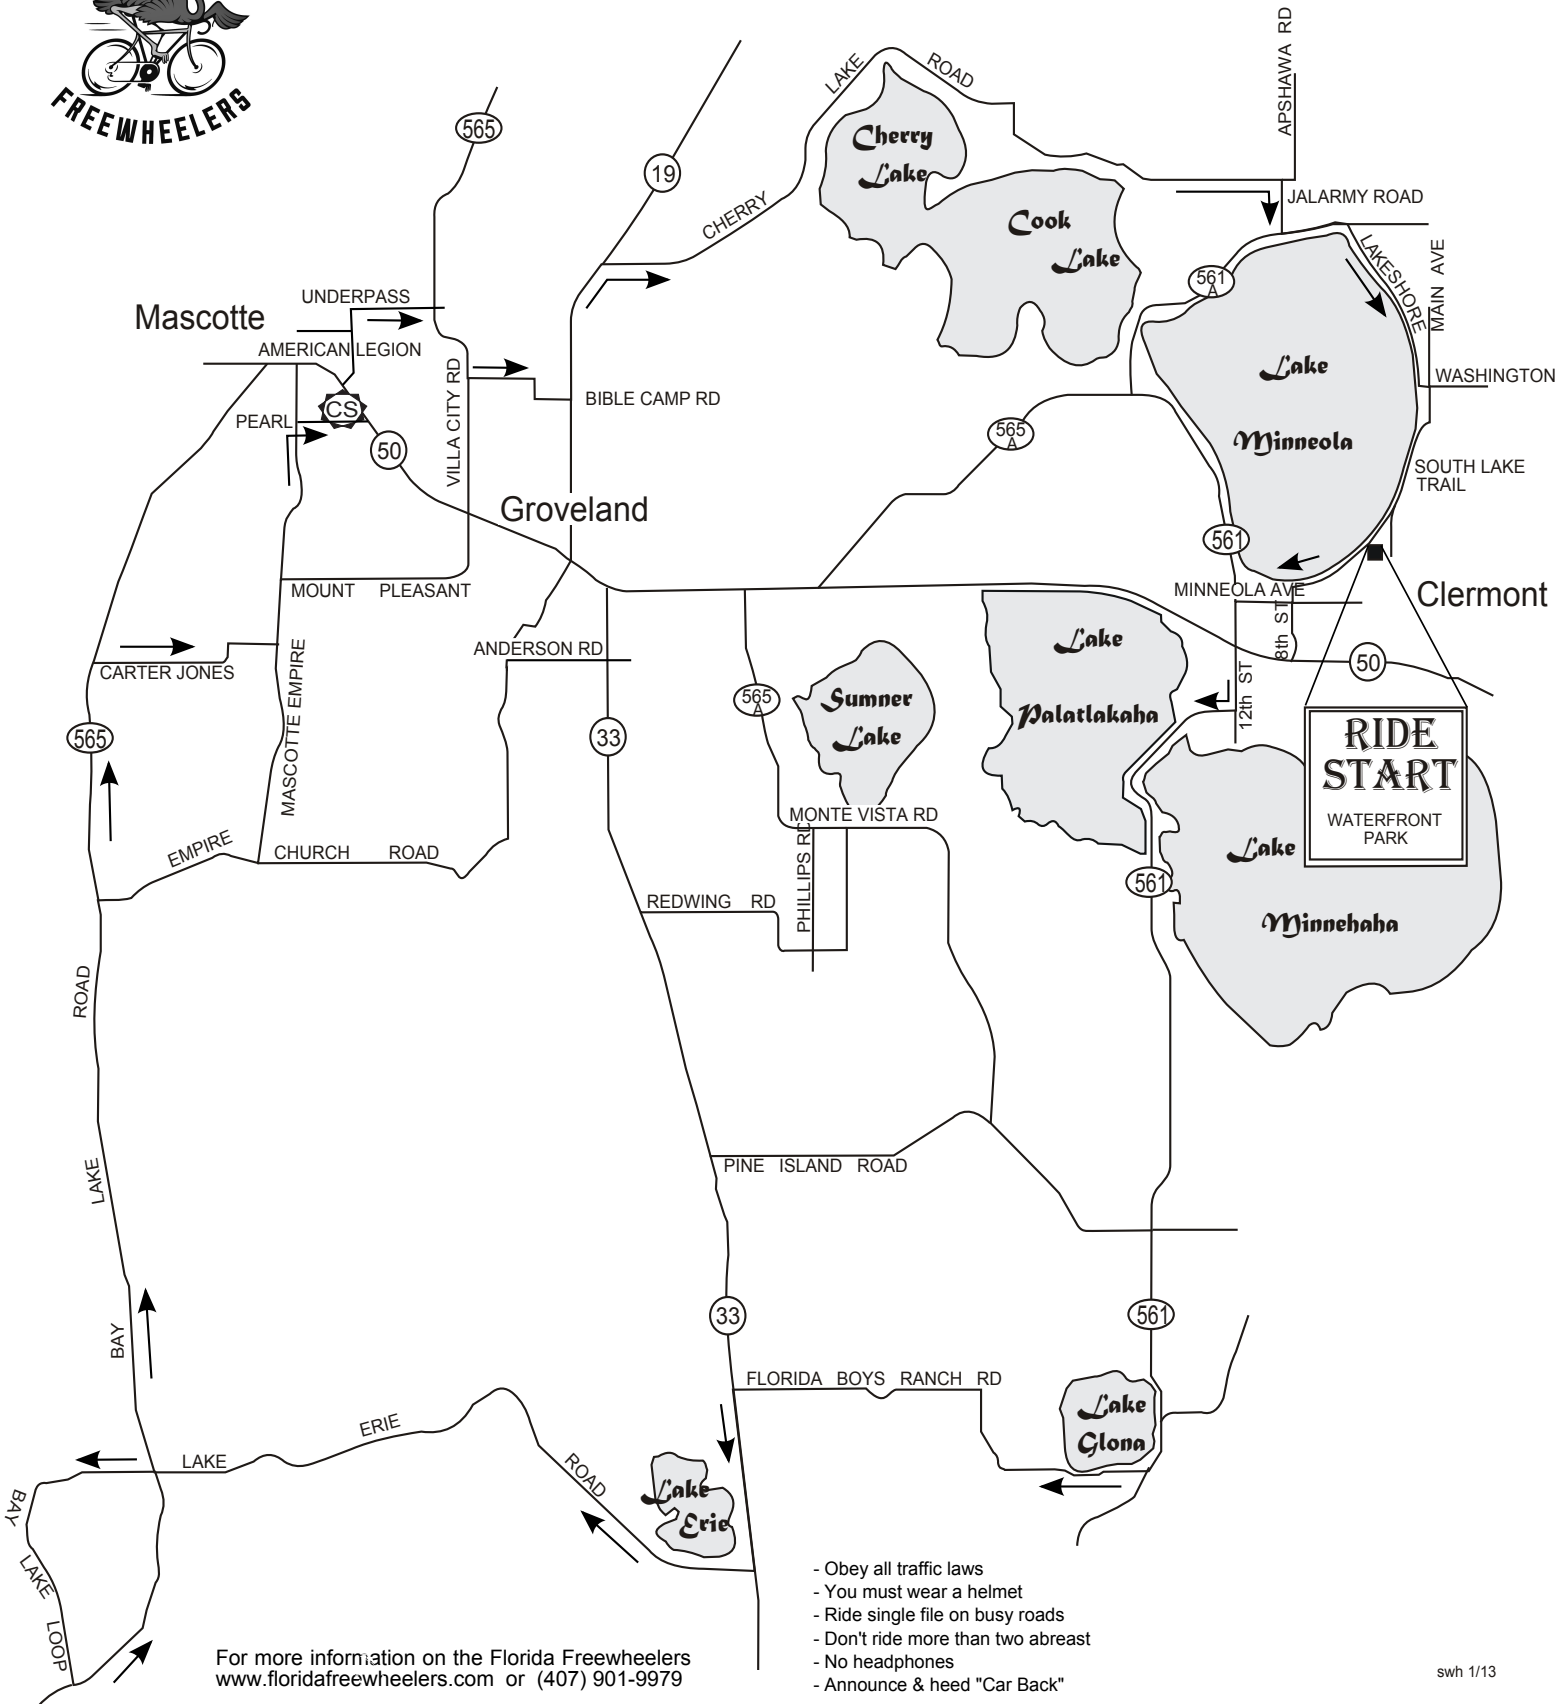

# Bay Lake Backwards

## 41 miles

For more information on the Florida Freewheelers  
[www.floridafreewheelers.com](http://www.floridafreewheelers.com) or (407) 901-9979

- Obey all traffic laws
- You must wear a helmet
- Ride single file on busy roads
- Don't ride more than two abreast
- No headphones
- Announce & heed "Car Back"