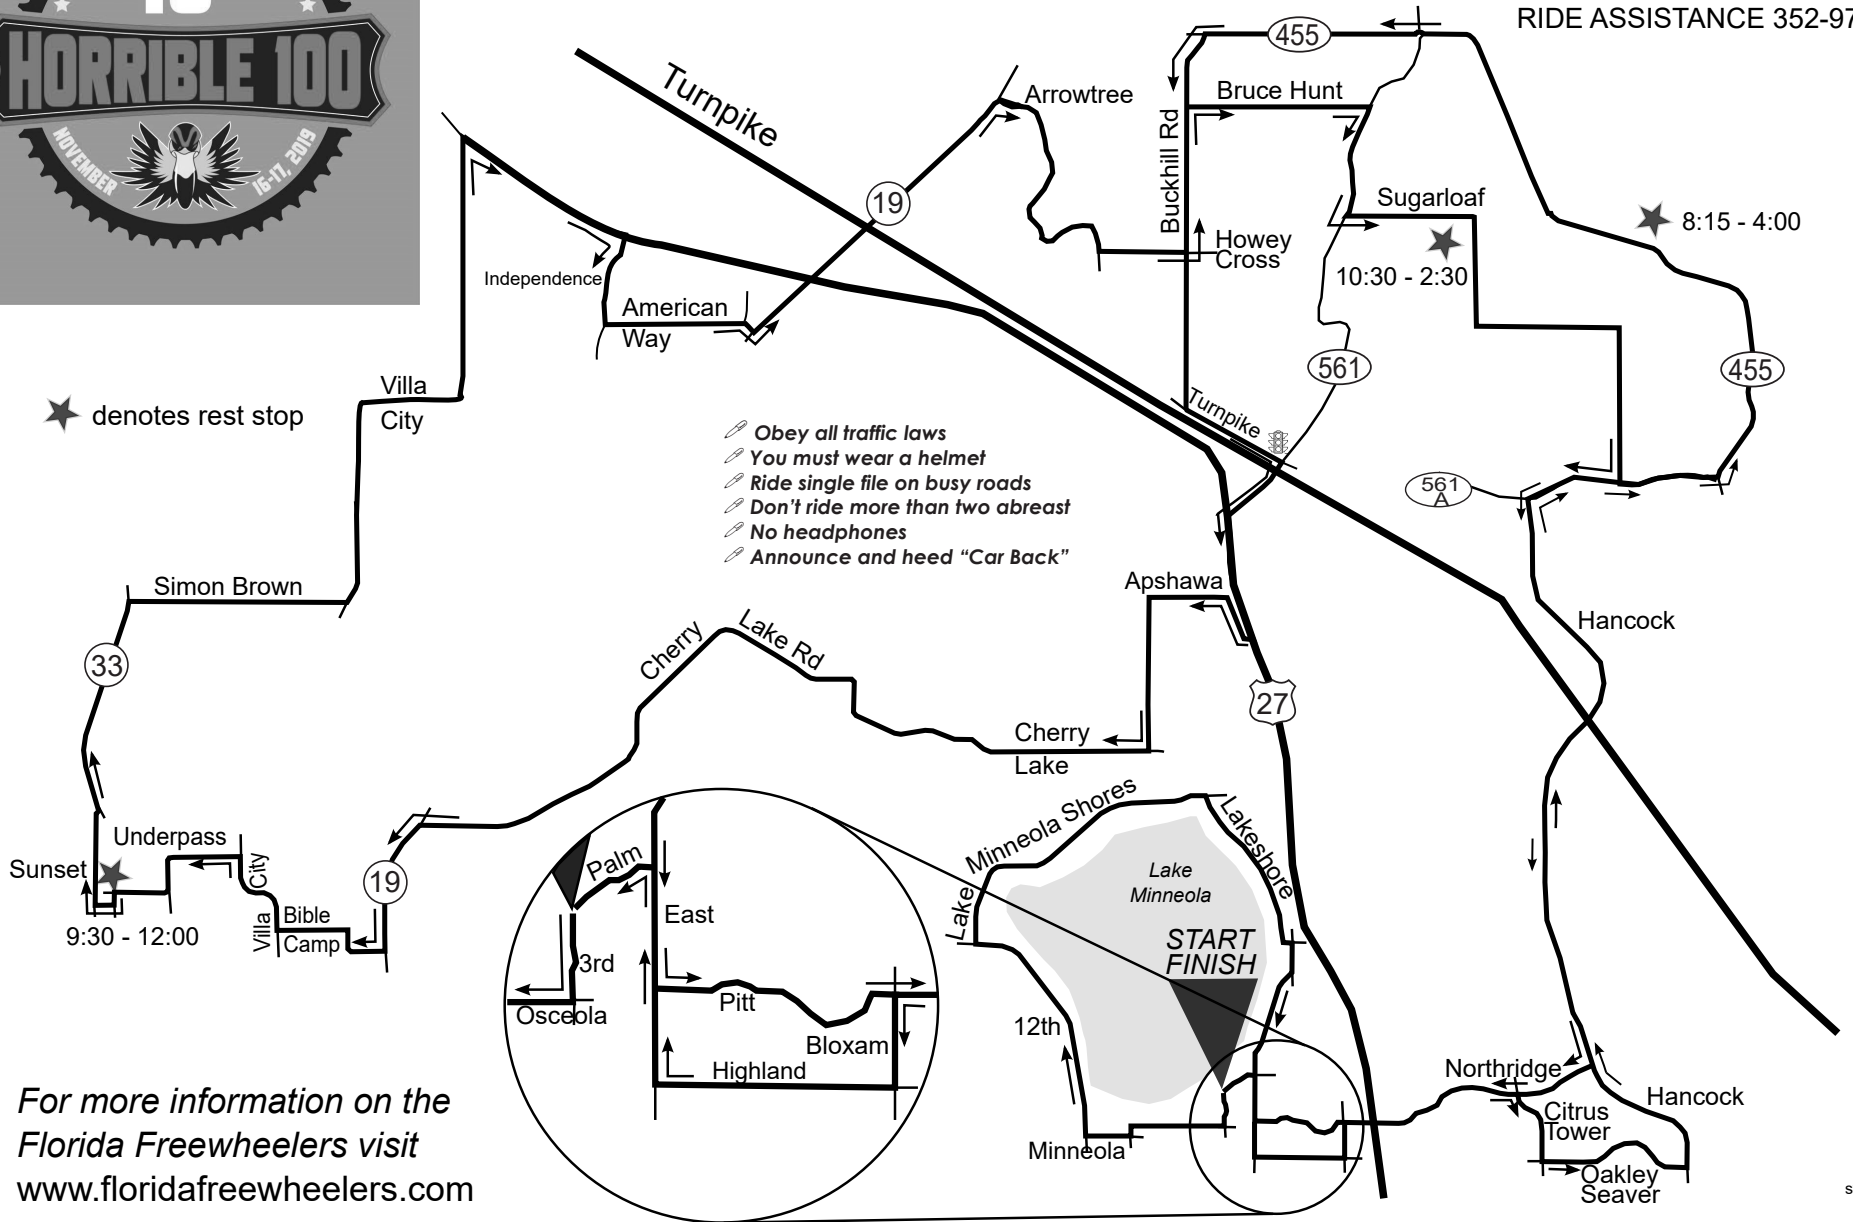

# 70 MILE

IN AN EMERGENCY CALL 911  
RIDE ASSISTANCE 352-978-4428

★ denotes rest stop

- ⚡ Obey all traffic laws
- ⚡ You must wear a helmet
- ⚡ Ride single file on busy roads
- ⚡ Don't ride more than two abreast
- ⚡ No headphones
- ⚡ Announce and heed "Car Back"