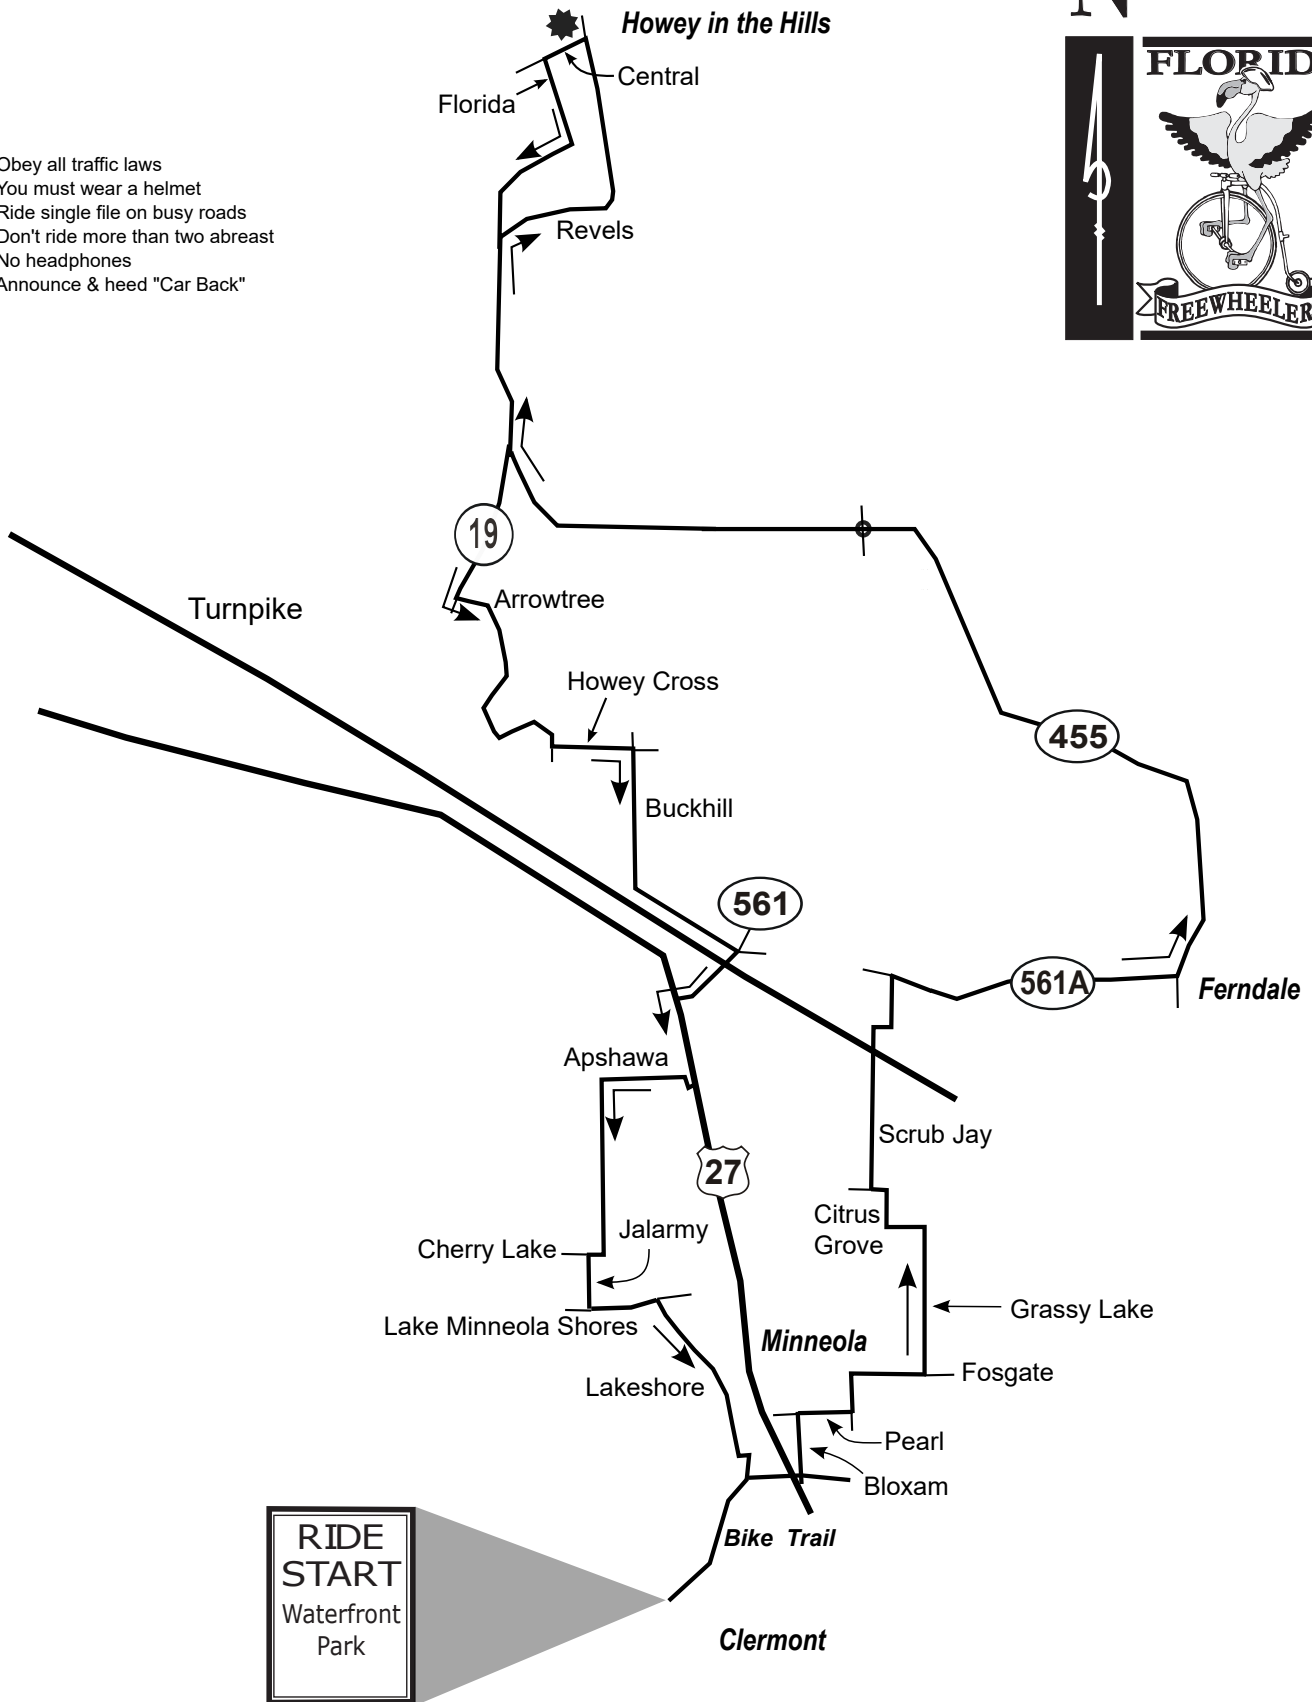

Cracker Cove

34 miles

- Obey all traffic laws
- You must wear a helmet
- Ride single file on busy roads
- Don't ride more than two abreast
- No headphones
- Announce & heed "Car Back"

RIDE START
Waterfront Park