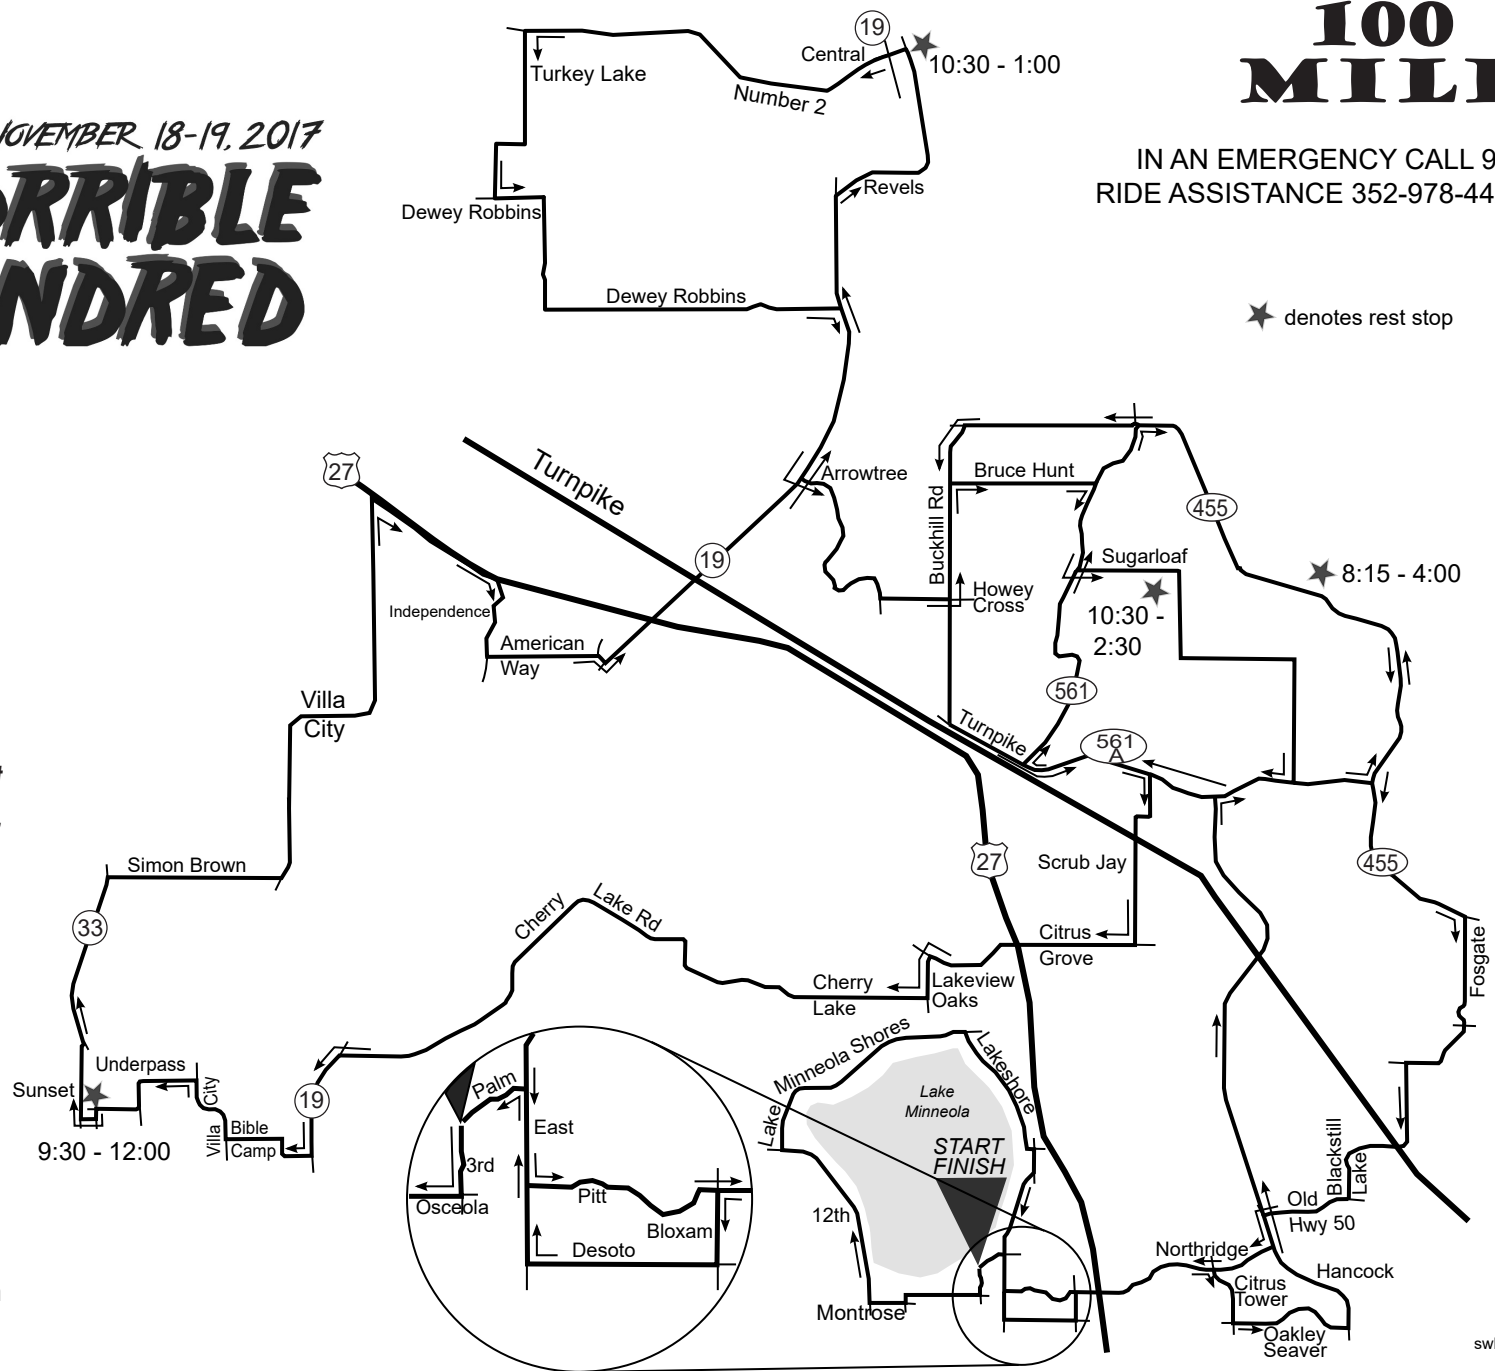

NOVEMBER 18-19, 2017

HORRIBLE HUNDRED

100 MILE

IN AN EMERGENCY CALL 911
RIDE ASSISTANCE 352-978-4428

★ denotes rest stop

- 🚲 Obey all traffic laws
- 🚲 You must wear a helmet
- 🚲 Ride single file on busy roads
- 🚲 Don't ride more than two abreast
- 🚲 No headphones
- 🚲 Announce and heed "Car Back"